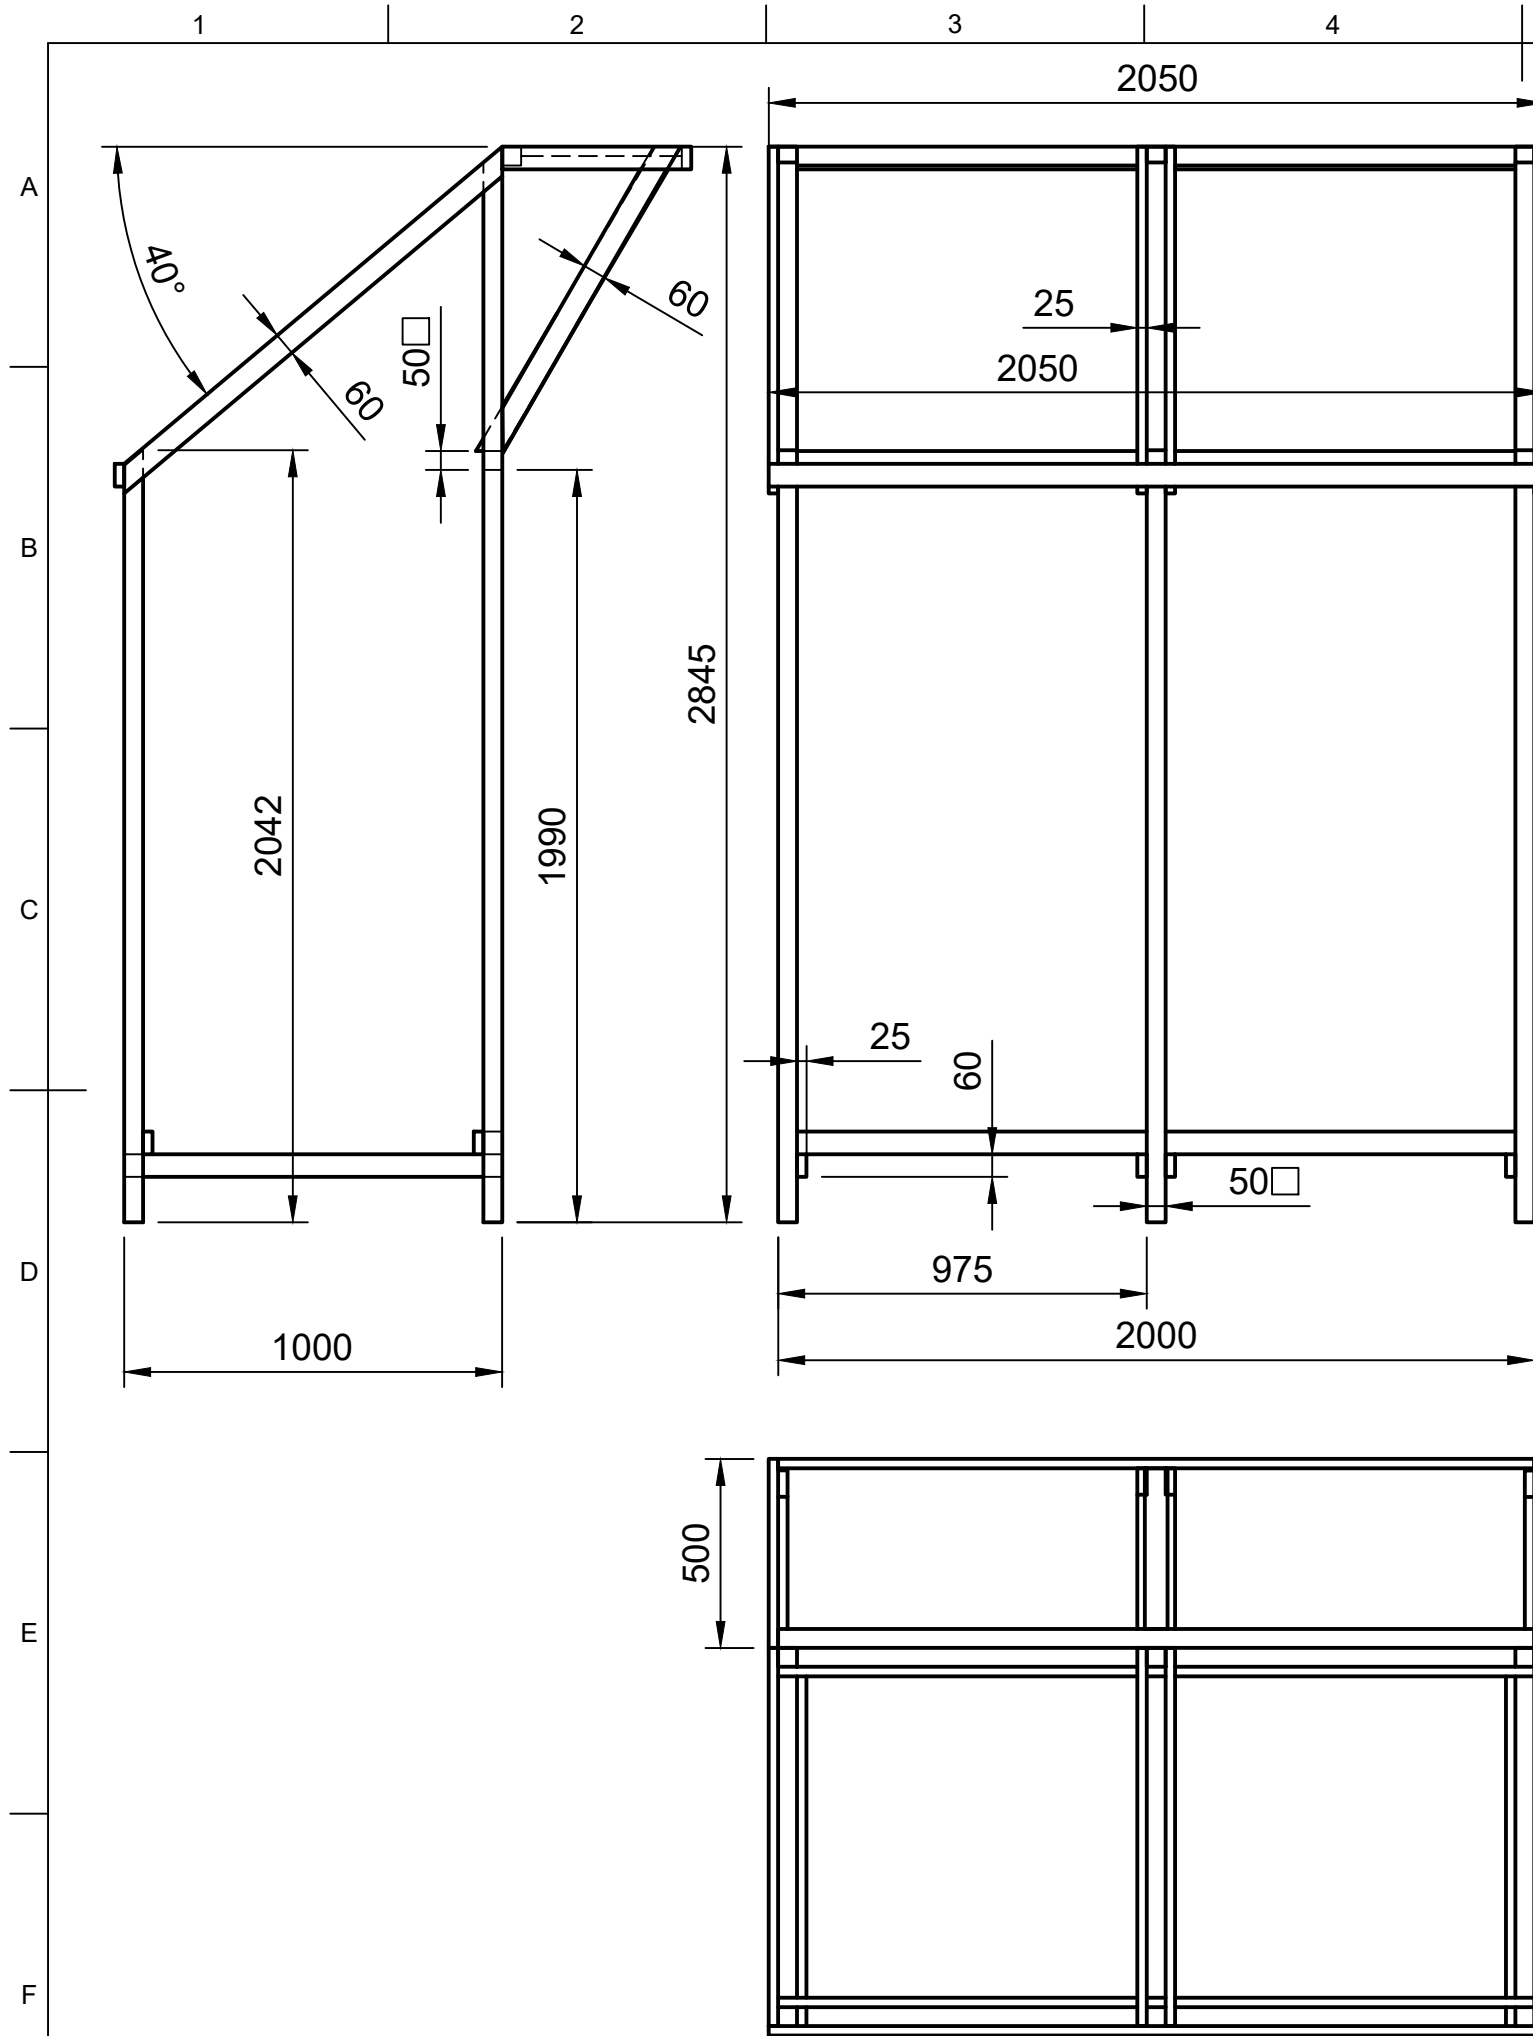

Parts List		
Item	Description	Qty
1	Tasseau 50x50mm x 2042 mm	3
2	Tasseau 50x50mm x 2845mm	2
3	Tasseau 57x60mmx1305mm	4
4	Tasseau 27x60mmx1000mm	4
5	Tasseau 27x60mmx2050mm	1
6	Tasseau 57x60mmx2000mm	3
7	Tasseau 50x50mm x 240 mm	1
8	Tasseau 50x50mm x 1900mm	1
9	Tasseau 50x50mm x 805mm	1
10	MDF 3mm 1000x2595mm	2
11	MDF 3mm 1003x1750mm	2
12	MDF 8mm 1000x2000mm	1
13	Tasseau 50x50mm x 2000mm	1
14	Tasseau 27x60mm x 500	2
15	Tasseau 27x60mm x 935mm	2
16	Tasseau 27x60mm x 425mm	1
17	Tasseau 27x60mm x 935mm	2
18	Panneau de toit	1

Asked by		Created by Marco Bernardo 26.11.2024		Validated by	
		Tipo de documento		Fase	
		Designação Structure bois de Séchoir Hybride		N° de desnho A037-STR-20246241	
		Versão 1.0		Data de criação	
				Folha 1/3	