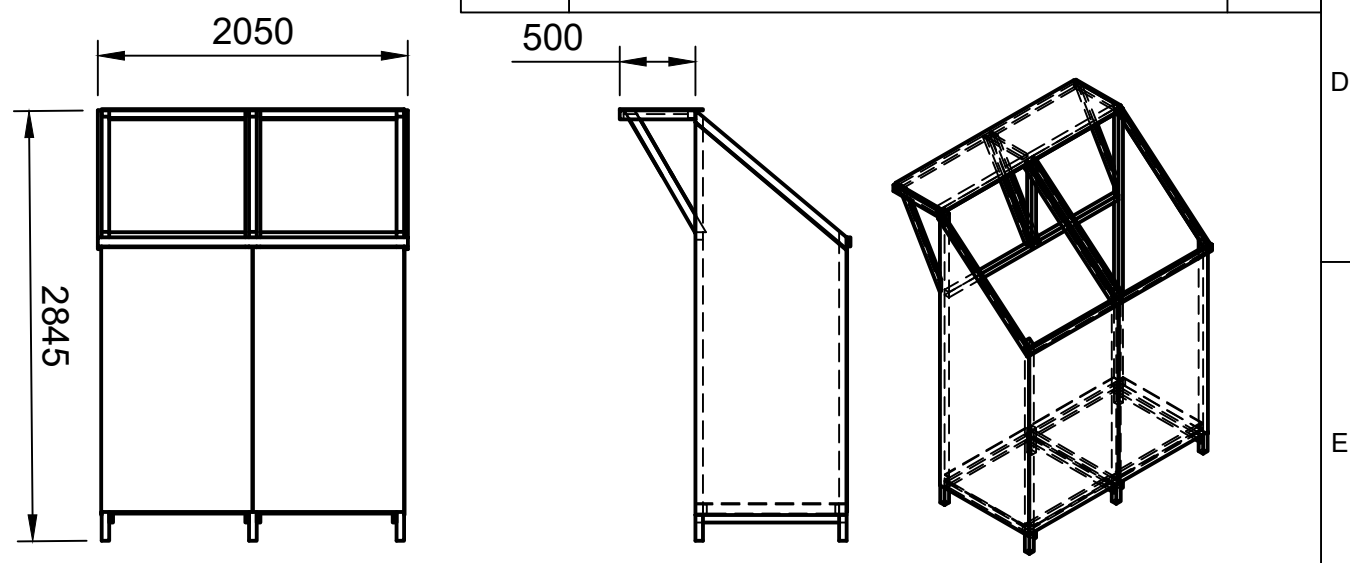

Parts List		
Item	Description	Qty
1	Tasseau 50x50mm x 2042 mm	3
2	Tasseau 50x50mm x 2845mm	2
3	Tasseau 57x60mmx1305mm	4
4	Tasseau 27x60mmx1000mm	4
5	Tasseau 27x60mmx2050mm	1
6	Tasseau 57x60mmx2000mm	3
7	Tasseau 50x50mm x 240 mm	1
8	Tasseau 50x50mm x 1900mm	1
9	Tasseau 50x50mm x 805mm	1
10	MDF 3mm 1000x2595mm	2
11	MDF 3mm 1003x1750mm	2
12	MDF 8mm 1000x2000mm	1
13	Tasseau 50x50mm x 2000mm	1
14	Tasseau 27x60mm x 500	2
15	Tasseau 27x60mm x 935mm	2
16	Tasseau 27x60mm x 425mm	1
17	Tasseau 27x60mm x 935mm	2
18	Panneau de toit	1

Asked by		Created by Marco Bernardo 26.11.2024		Validated by	
		Tipo de documento		Fase	
		Designação Structure bois de Séchoir Hybride		N° de desnho A037-STR-20246241	
		Versão 1.0		Data de criação	
				Folha 1/3	