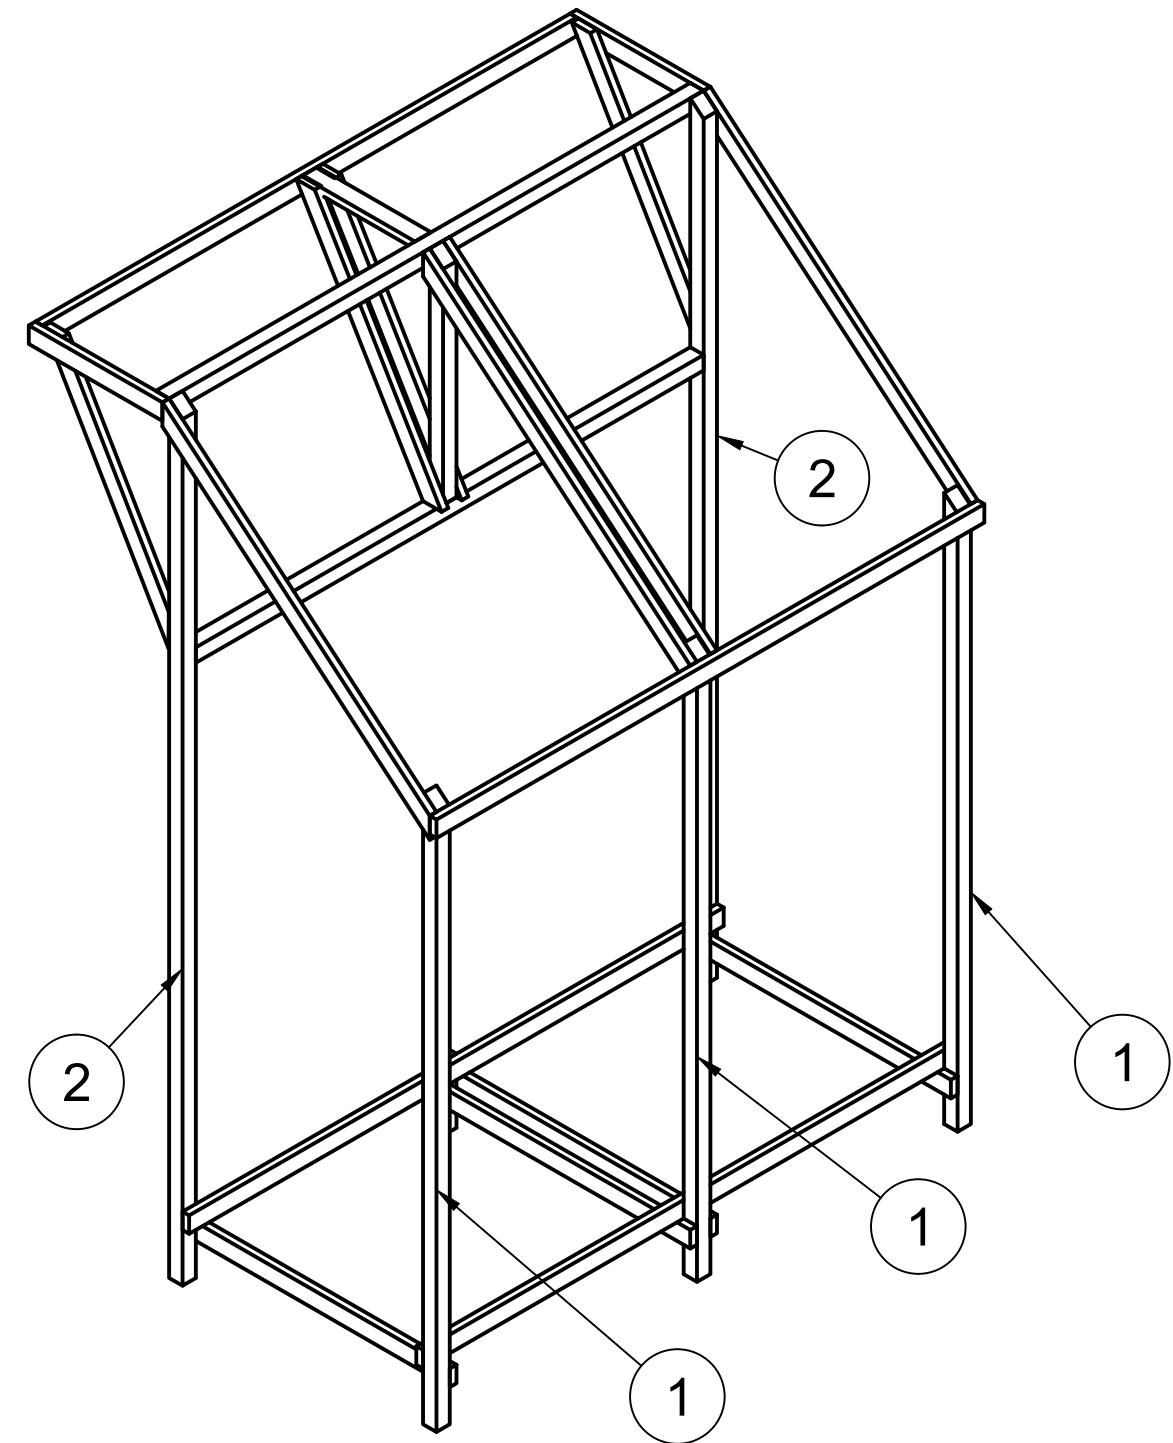

Parts List		
Item	Description	Qty
1	Tasseau 50x50mm x 2042 mm	3
2	Tasseau 50x50mm x 2845mm	2
3	Tasseau 57x60mmx1305mm	4
4	Tasseau 27x60mmx1000mm	4
5	Tasseau 27x60mmx2050mm	1
6	Tasseau 57x60mmx2000mm	3
7	Tasseau 50x50mm x 240 mm	1
8	Tasseau 50x50mm x 1900mm	1
9	Tasseau 50x50mm x 805mm	1
10	MDF 3mm 1000x2595mm	2
11	MDF 3mm 1003x1750mm	2
12	MDF 8mm 1000x2000mm	1
13	Tasseau 50x50mm x 2000mm	1
14	Tasseau 27x60mm x 500	2
15	Tasseau 27x60mm x 935mm	2
16	Tasseau 27x60mm x 425mm	1
17	Tasseau 27x60mm x 935mm	2
18	Panneau de toit	1

Asked by		Created by Marco Bernardo 26.11.2024		Validated by	
		Tipo de documento		Fase	
		Designação Structure bois de Séchoir Hybride		N° de desnho A037-STR-20246241	
		Versão 1.0		Data de criação	
				Folha 1/3	