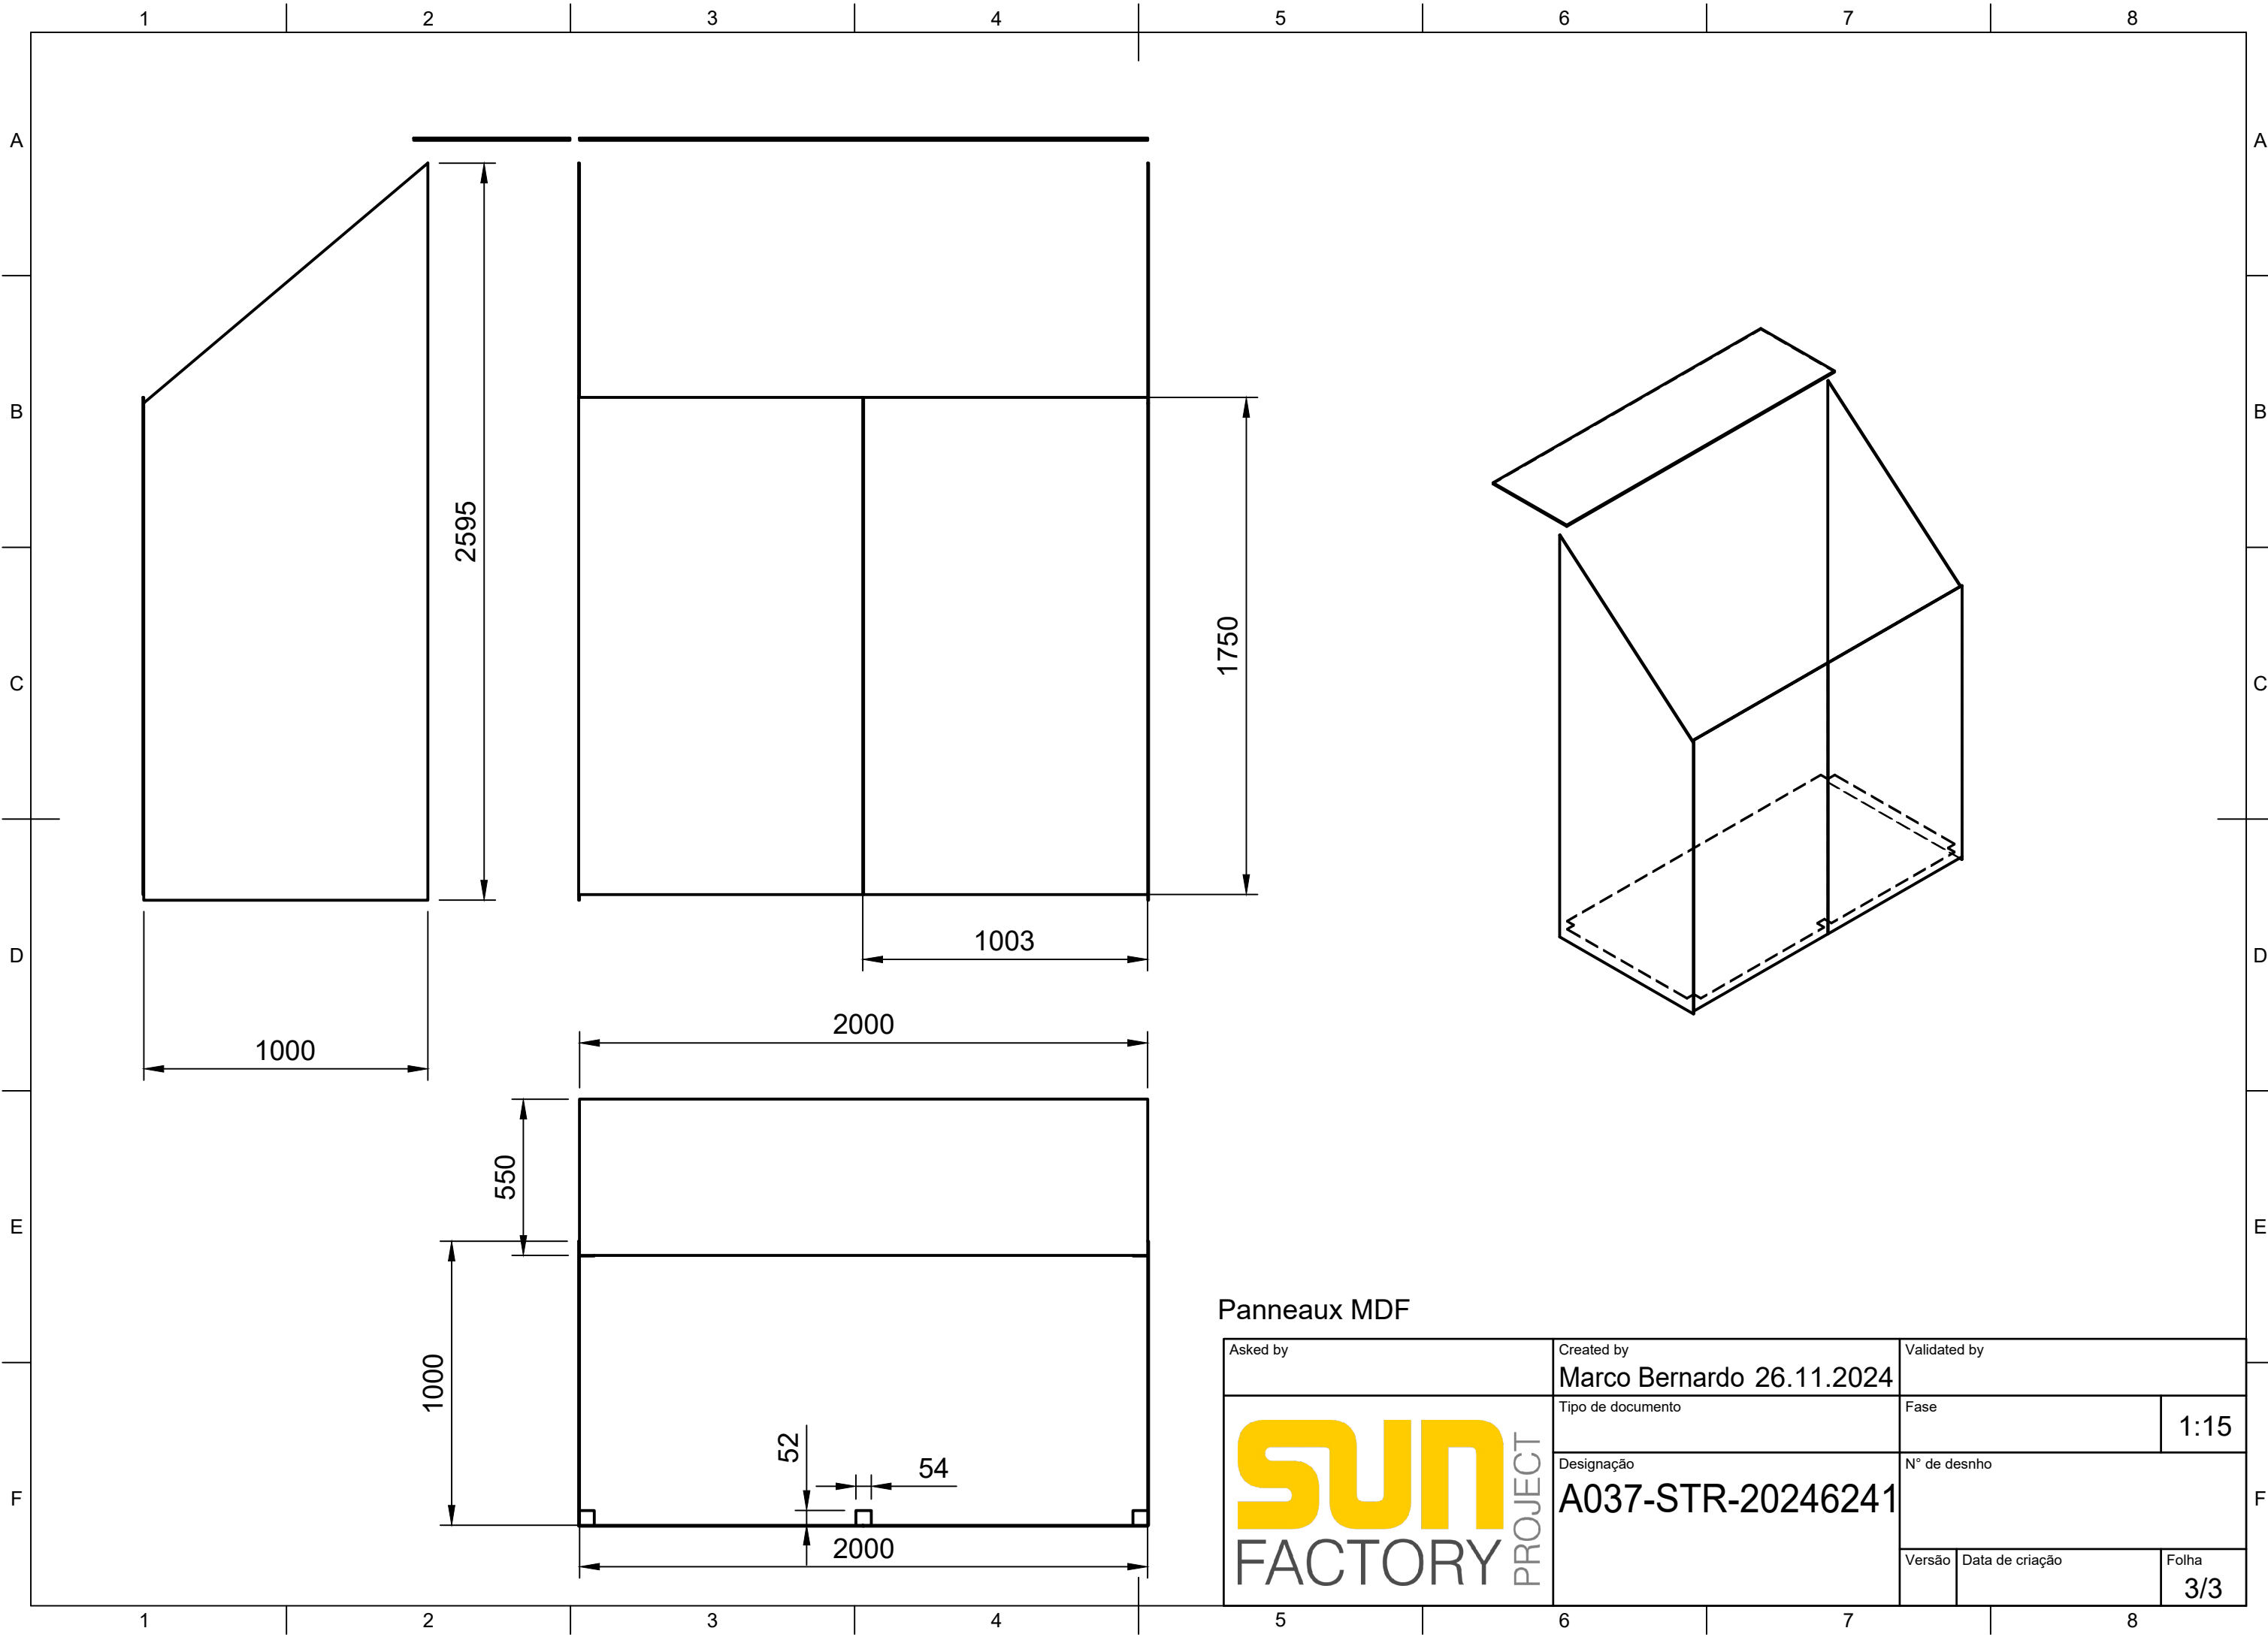

Panneaux MDF

Asked by	Created by Marco Bernardo 26.11.2024	Validated by	
	Tipo de documento	Fase	1:15
	Designação A037-STR-20246241	N° de desenho	
	Versão	Data de criação	Folha 3/3